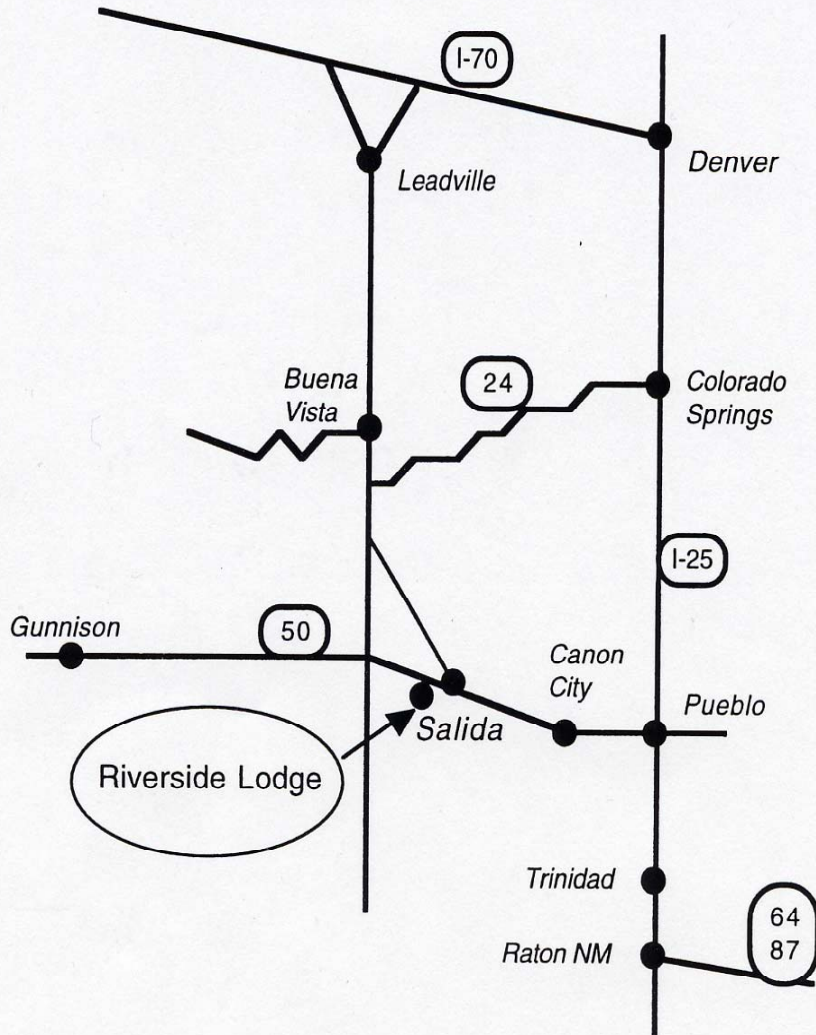

**Arrival Point for
Wilderness Trek Christian Camp™**

Riverside Lodge and Campground

7870 West Highway 50

Salida, Colorado 81201

719-539-4888 (emergency number)

Across from the Super Wal-Mart, you can't miss it !